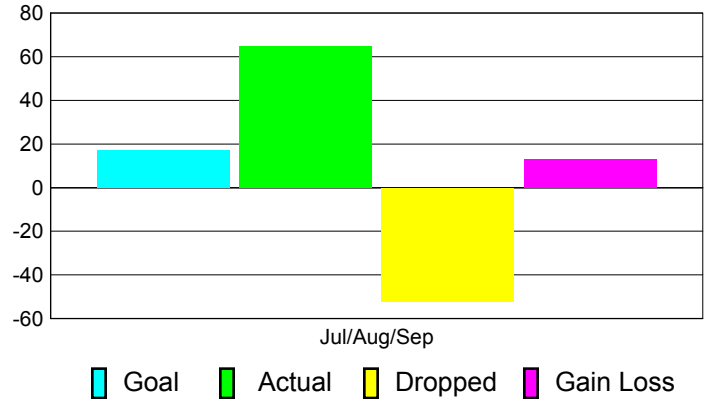

Membership Results 2012-2013

Goal, New, Dropped, Gain/Loss